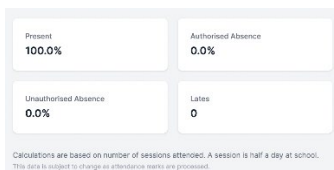

Praising Stars reports

An online version of your child's Praising Stars reports, including all their previous reports.

Praise

All of the praise comments given by teachers.

Attendance

An overview of your child's attendance.

Consequences

An overview of any sanctions issued.

Student timetable

Your child's timetable, including subject, teacher and classroom.