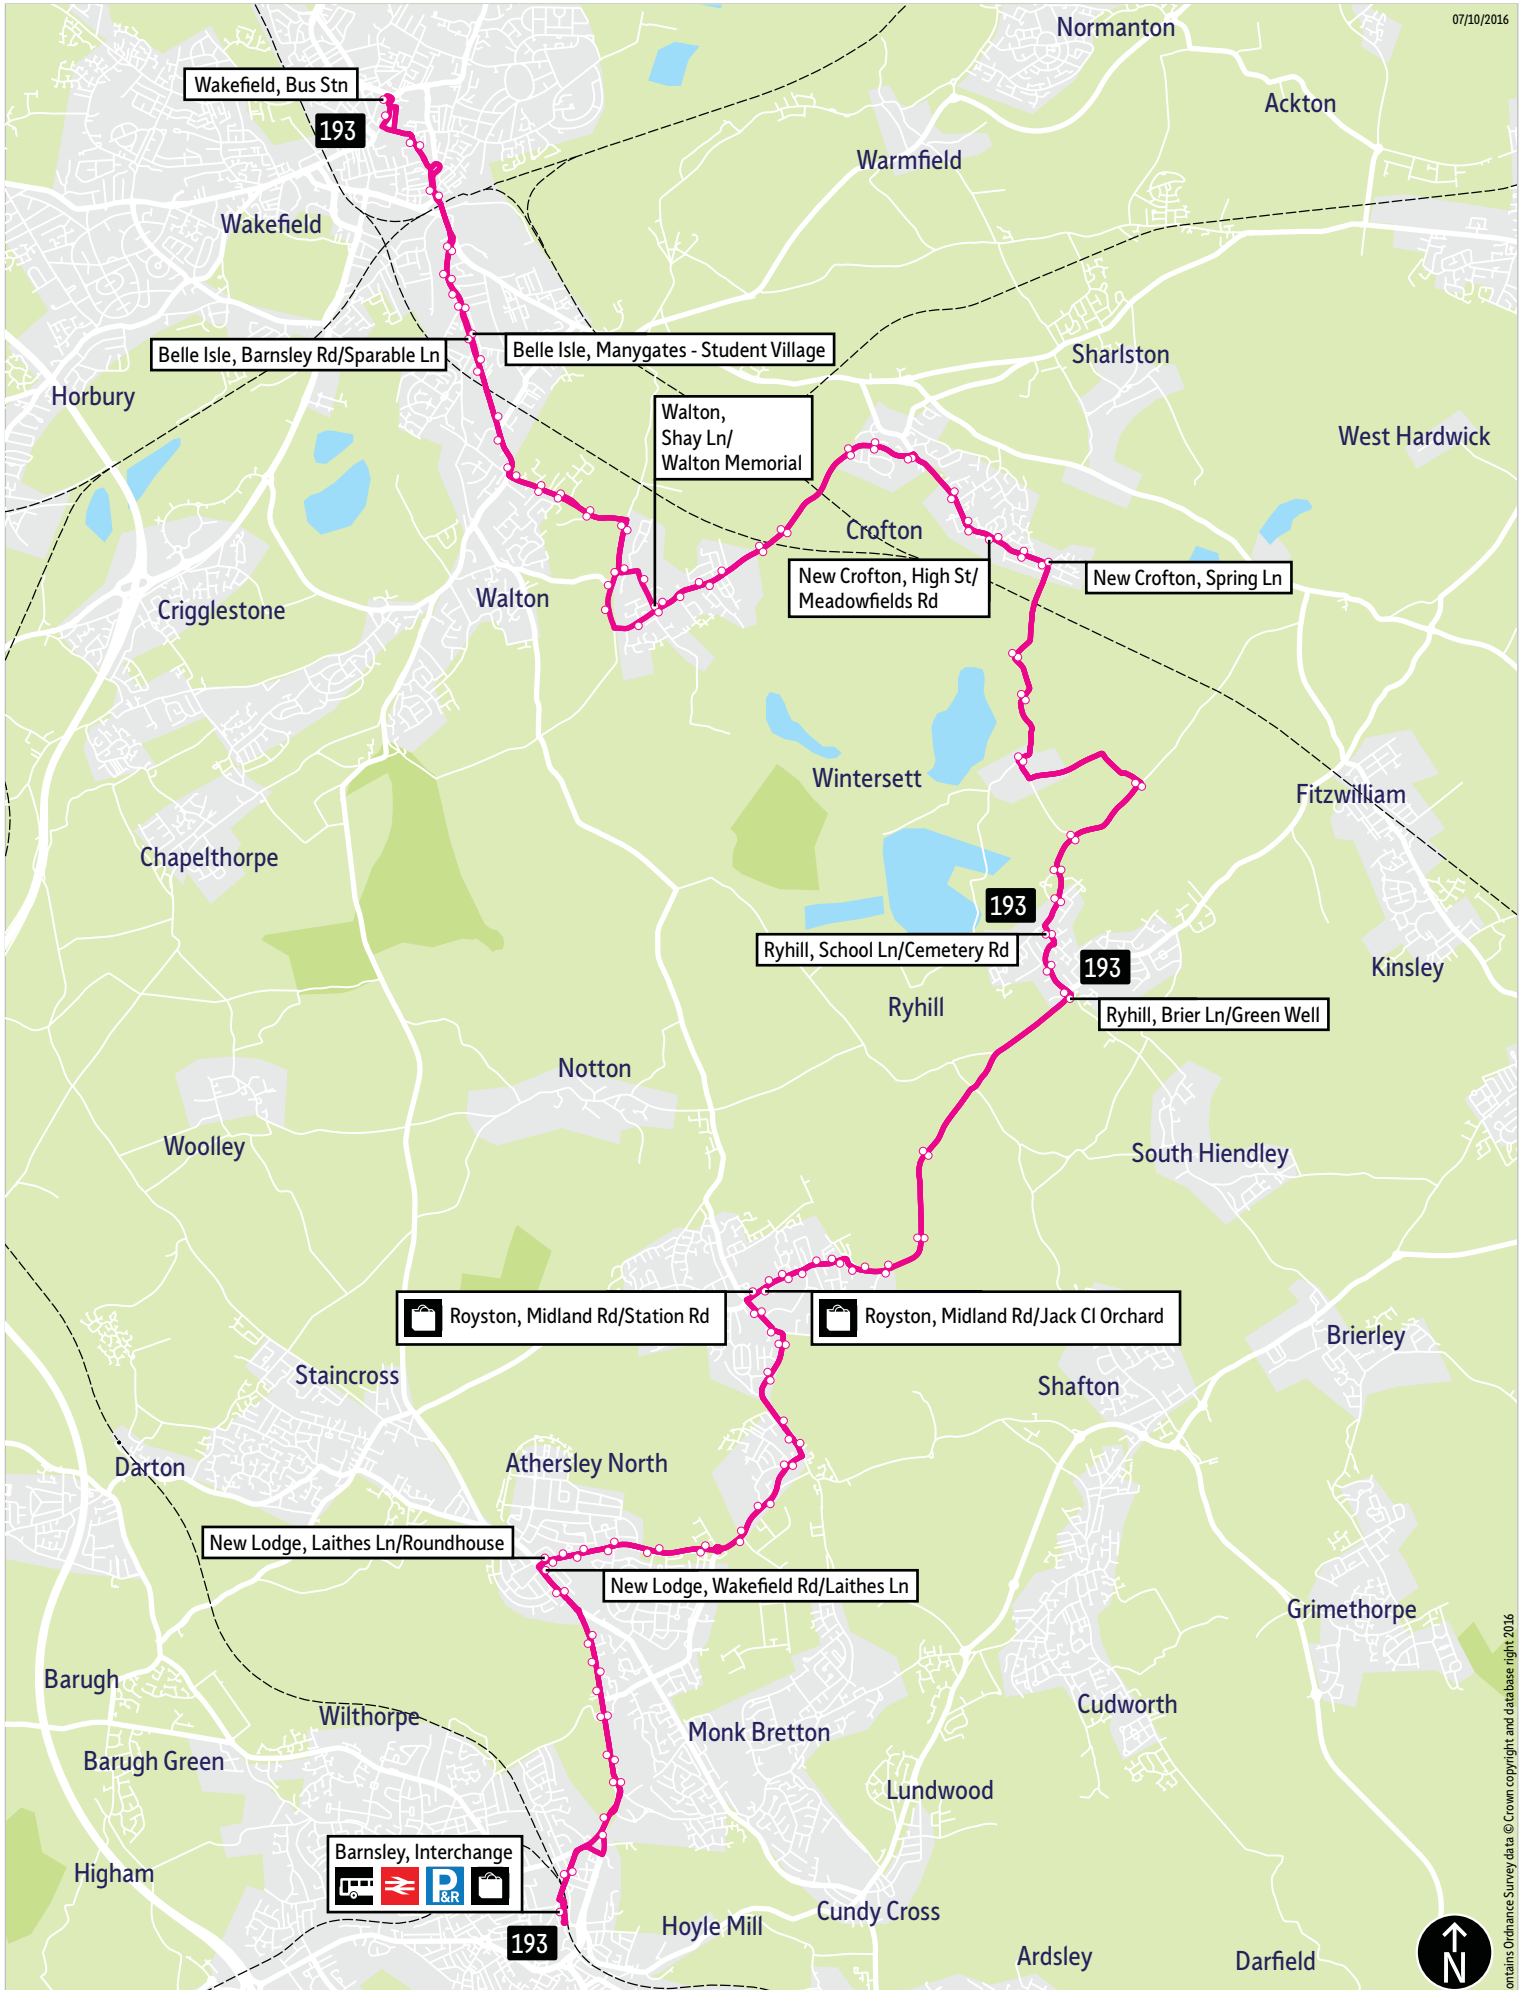

Bus route map for service 193

07/10/2016

This map is based upon Ordnance Survey material with the permission of Ordnance Survey on behalf of the Controller of Her Majesty's Stationery Office © Crown copyright. Unauthorised reproduction infringes Crown copyright and may lead to prosecution or civil proceedings. SYPTE100030252 2016

■ = Terminus point
🚏 🚉 🚊 🚗 P&R = Public transport
🛒 = Shopping area
—●— = Bus route & stops
- - - - = Rail line & station
⋯ = Tram route & stop