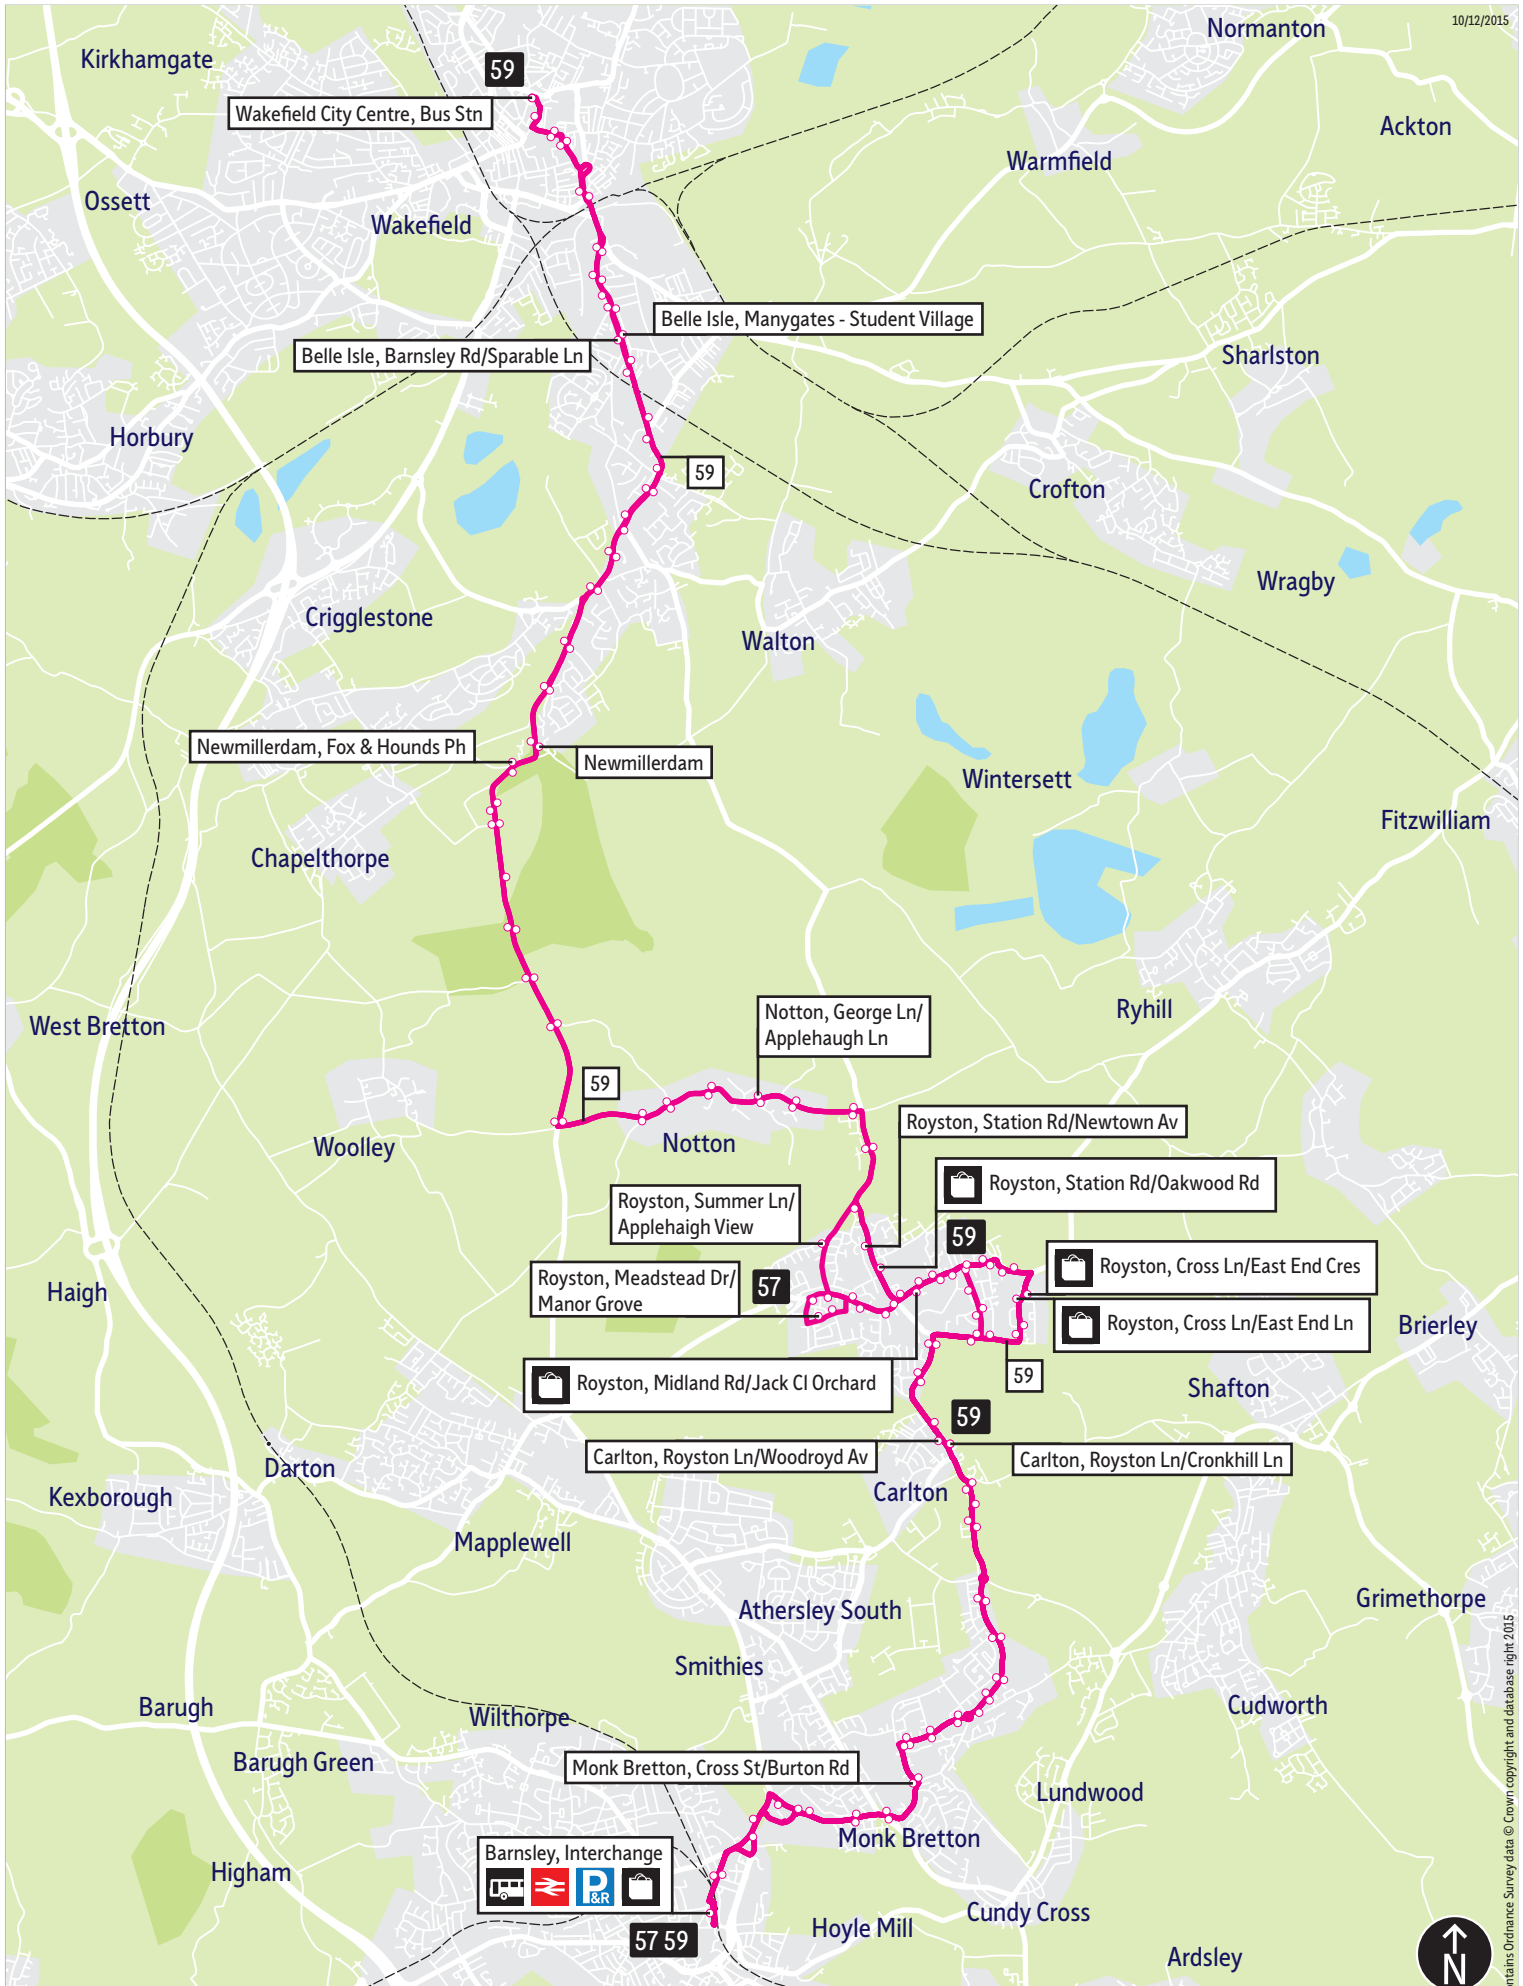

Bus route map for services 57 and 59

10/12/2015

- = Terminus point
- = Public transport
- = Shopping area
- = Bus route & stops
- = Rail line & station
- = Tram route & stop